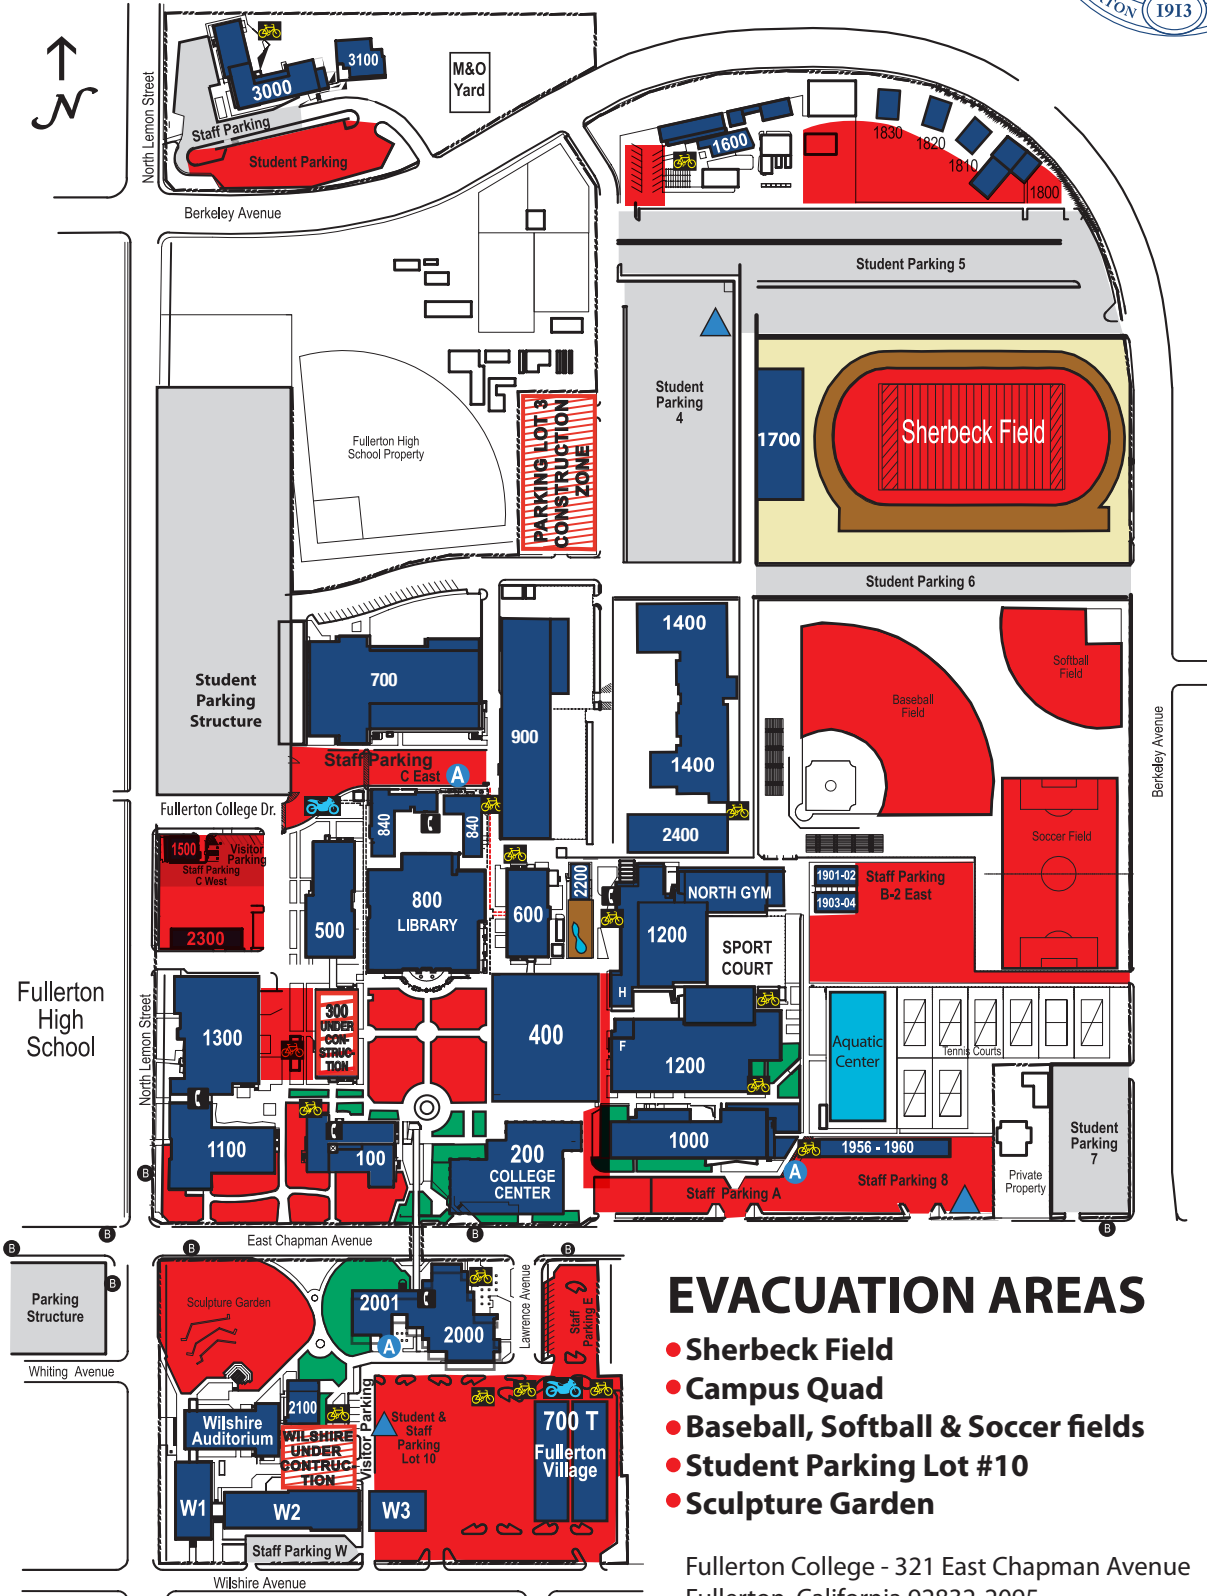

Fullerton College

EVACUATION AREAS

EVACUATION AREAS

- Sherbeck Field
- Campus Quad
- Baseball, Softball & Soccer fields
- Student Parking Lot #10
- Sculpture Garden

Fullerton College - 321 East Chapman Avenue
 Fullerton, California 92832-2095
 (714) 992-7000 • www.fullcoll.edu